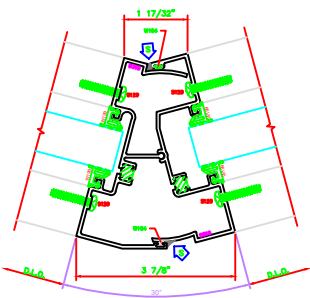

622 15° TO 30° INSIDE ADJ. VERT.
403 SCREWPLINE

625 15° TO 30° OUTSIDE ADJ. VERT.
403 SCREWPLINE

623 23° OUTSIDE VERT.
403 SCREWPLINE

621 0° TO 15° OUTSIDE ADJ. VERT.
403 SCREWPLINE

607 0° TO 15° INSIDE ADJUSTABLE DEG. VERT.
403 SCREWPLINE

627 15° TO 23° INSIDE ADJ. VERT.
403 SCREWPLINE

507 O.G. HORZ.
403 SCREWPLINE

ERASE NOTE:
ARCH./G.C. NOTE:
INTERIOR USE ONLY

202 O.G. SILL
403 SCREWPLINE

205 LG. SILL
403 SCREWPLINE