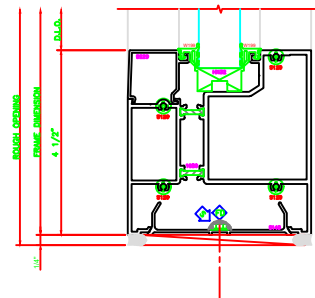

622 15° TO 30° INSIDE ADJ. VERT.
403 SCREWPLINE

625 15° TO 30° OUTSIDE ADJ. VERT.
403 SCREWPLINE

623 23° OUTSIDE VERT.
403 SCREWPLINE

621 0° TO 15° OUTSIDE ADJ. VERT.
403 SCREWPLINE

607 0° TO 15° INSIDE ADJUSTABLE DEG. VERT.
403 SCREWPLINE

627 15° TO 23° INSIDE ADJ. VERT.
403 SCREWPLINE

507 O.G. HORZ.
403 SCREWPLINE

ERASE NOTE:
ARCH./G.C. NOTE:
INTERIOR USE ONLY

202 O.G. SILL
403 SCREWPLINE

205 LG. SILL
403 SCREWPLINE