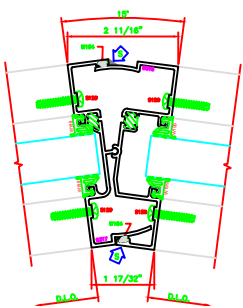

622 15° TO 30° INSIDE ADJ. VERT.
403 SCREWPLINE

625 15° TO 30° OUTSIDE ADJ. VERT.
403 SCREWPLINE

623 23° OUTSIDE VERT.
403 SCREWPLINE

621 0° TO 15° OUTSIDE ADJ. VERT.
403 SCREWPLINE

607 0° TO 15° INSIDE ADJUSTABLE DEG. VERT.
403 SCREWPLINE

627 15° TO 23° INSIDE ADJ. VERT.
403 SCREWPLINE

507 O.G. HORZ.
403 SCREWPLINE

ERASE NOTE:
ARCH./G.C. NOTE:
INTERIOR USE ONLY

202 O.G. SILL
403 SCREWPLINE

205 LG. SILL
403 SCREWPLINE