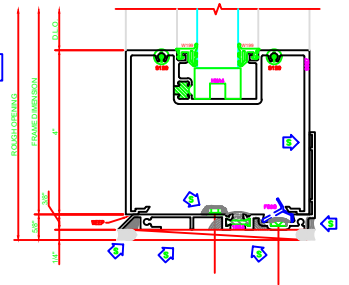

627 15° TO 23° INSIDE ADJ. VERT.
403 SCREWPLINE

507 O.G. HORZ.
403 SCREWPLINE

ERASE NOTE:
ARCH./G.C. NOTE:
INTERIOR USE ONLY

202 O.G. SILL
403 SCREWPLINE

205 LG. SILL
403 SCREWPLINE