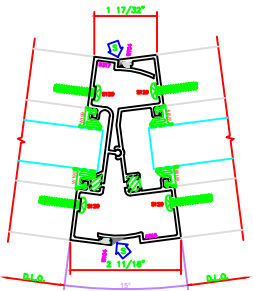

622 15° TO 30° INSIDE ADJ. VERT.
403 SCREWPLINE

625 15° TO 30° OUTSIDE ADJ. VERT.
403 SCREWPLINE

623 23° OUTSIDE VERT.
403 SCREWPLINE

621 0° TO 15° OUTSIDE ADJ. VERT.
403 SCREWPLINE

607 0° TO 15° INSIDE ADJUSTABLE DEG. VERT.
403 SCREWPLINE

627 15° TO 23° INSIDE ADJ. VERT.
403 SCREWPLINE

507 O.G. HORZ.
403 SCREWPLINE

ERASE NOTE:
ARCH./G.C. NOTE:
INTERIOR USE ONLY

202 O.G. SILL
403 SCREWPLINE

205 LG. SILL
403 SCREWPLINE