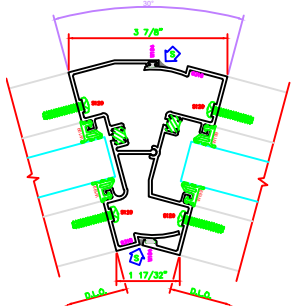

622 15° TO 30° INSIDE ADJ. VERT.
403 SCREWPLINE

625 15° TO 30° OUTSIDE ADJ. VERT.
403 SCREWPLINE

623 23° OUTSIDE VERT.
403 SCREWPLINE

621 0° TO 15° OUTSIDE ADJ. VERT.
403 SCREWPLINE

607 0° TO 15° INSIDE ADJUSTABLE DEG. VERT.
403 SCREWPLINE

627 15° TO 23° INSIDE ADJ. VERT.
403 SCREWPLINE

507 O.G. HORZ.
403 SCREWPLINE

ERASE NOTE:
ARCH./G.C. NOTE:
INTERIOR USE ONLY

202 O.G. SILL
403 SCREWPLINE

205 LG. SILL
403 SCREWPLINE