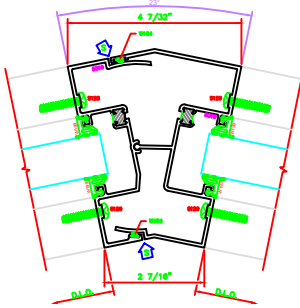

622 15° TO 30° INSIDE ADJ. VERT.
403 SCREWPLINE

625 15° TO 30° OUTSIDE ADJ. VERT.
403 SCREWPLINE

623 23° OUTSIDE VERT.
403 SCREWPLINE

621 0° TO 15° OUTSIDE ADJ. VERT.
403 SCREWPLINE

607 0° TO 15° INSIDE ADJUSTABLE DEG. VERT.
403 SCREWPLINE

627 15° TO 23° INSIDE ADJ. VERT.
403 SCREWPLINE

507 O.G. HORZ.
403 SCREWPLINE

ERASE NOTE:
ARCH./G.C. NOTE:
INTERIOR USE ONLY

202 O.G. SILL
403 SCREWPLINE

205 LG. SILL
403 SCREWPLINE