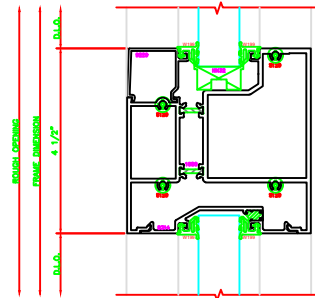

622 15° TO 30° INSIDE ADJ. VERT.
403 SCREWPLINE

625 15° TO 30° OUTSIDE ADJ. VERT.
403 SCREWPLINE

623 23° OUTSIDE VERT.
403 SCREWPLINE

621 0° TO 15° OUTSIDE ADJ. VERT.
403 SCREWPLINE

607 0° TO 15° INSIDE ADJUSTABLE DEG. VERT.
403 SCREWPLINE

627 15° TO 23° INSIDE ADJ. VERT.
403 SCREWPLINE

507 O.G. HORZ.
403 SCREWPLINE

ERASE NOTE:
ARCH./G.C. NOTE:
INTERIOR USE ONLY

202 O.G. SILL
403 SCREWPLINE

205 LG. SILL
403 SCREWPLINE