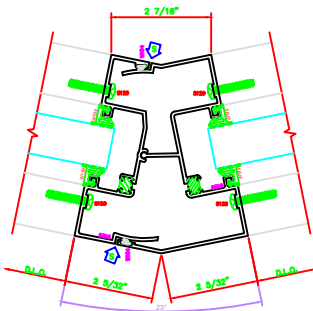

622 15° TO 30° INSIDE ADJ. VERT.
403 SCREWPLINE

625 15° TO 30° OUTSIDE ADJ. VERT.
403 SCREWPLINE

623 23° OUTSIDE VERT.
403 SCREWPLINE

621 0° TO 15° OUTSIDE ADJ. VERT.
403 SCREWPLINE

607 0° TO 15° INSIDE ADJUSTABLE DEG. VERT.
403 SCREWPLINE

627 15° TO 23° INSIDE ADJ. VERT.
403 SCREWPLINE

507 O.G. HORZ.
403 SCREWPLINE

ERASE NOTE:
ARCH./G.C. NOTE:
INTERIOR USE ONLY

202 O.G. SILL
403 SCREWPLINE

205 LG. SILL
403 SCREWPLINE